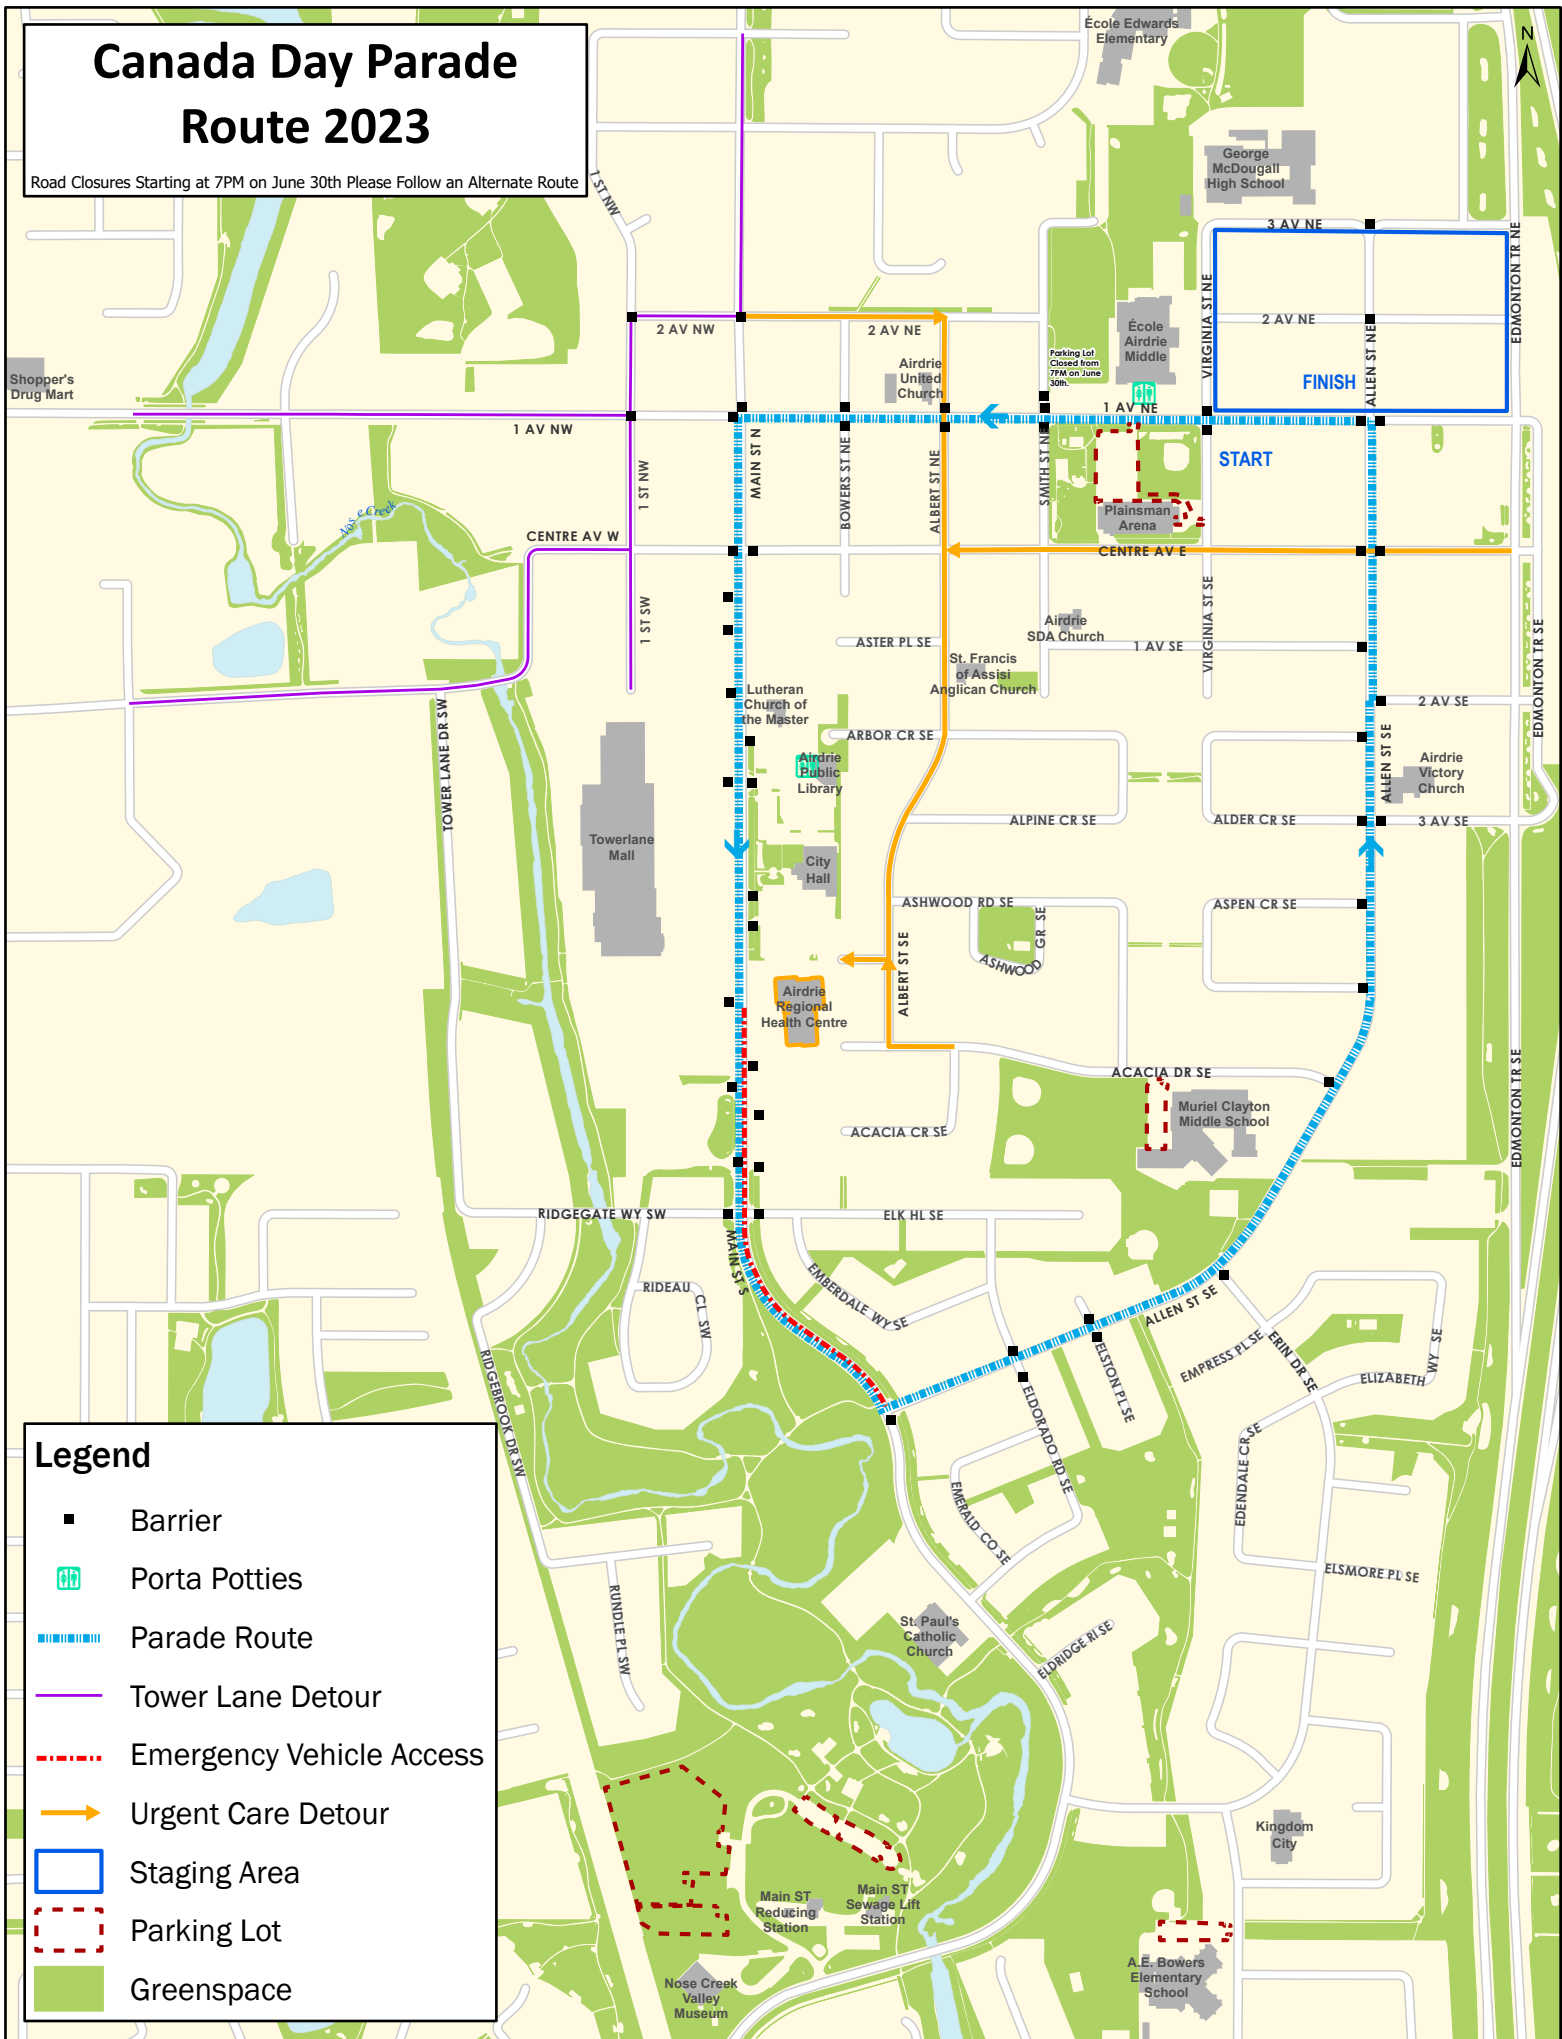

Canada Day Parade Route 2023

Road Closures Starting at 7PM on June 30th Please Follow an Alternate Route

Legend

- Barrier
- Porta Potties
- Parade Route
- Tower Lane Detour
- Emergency Vehicle Access
- Urgent Care Detour
- Staging Area
- Parking Lot
- Greenspace