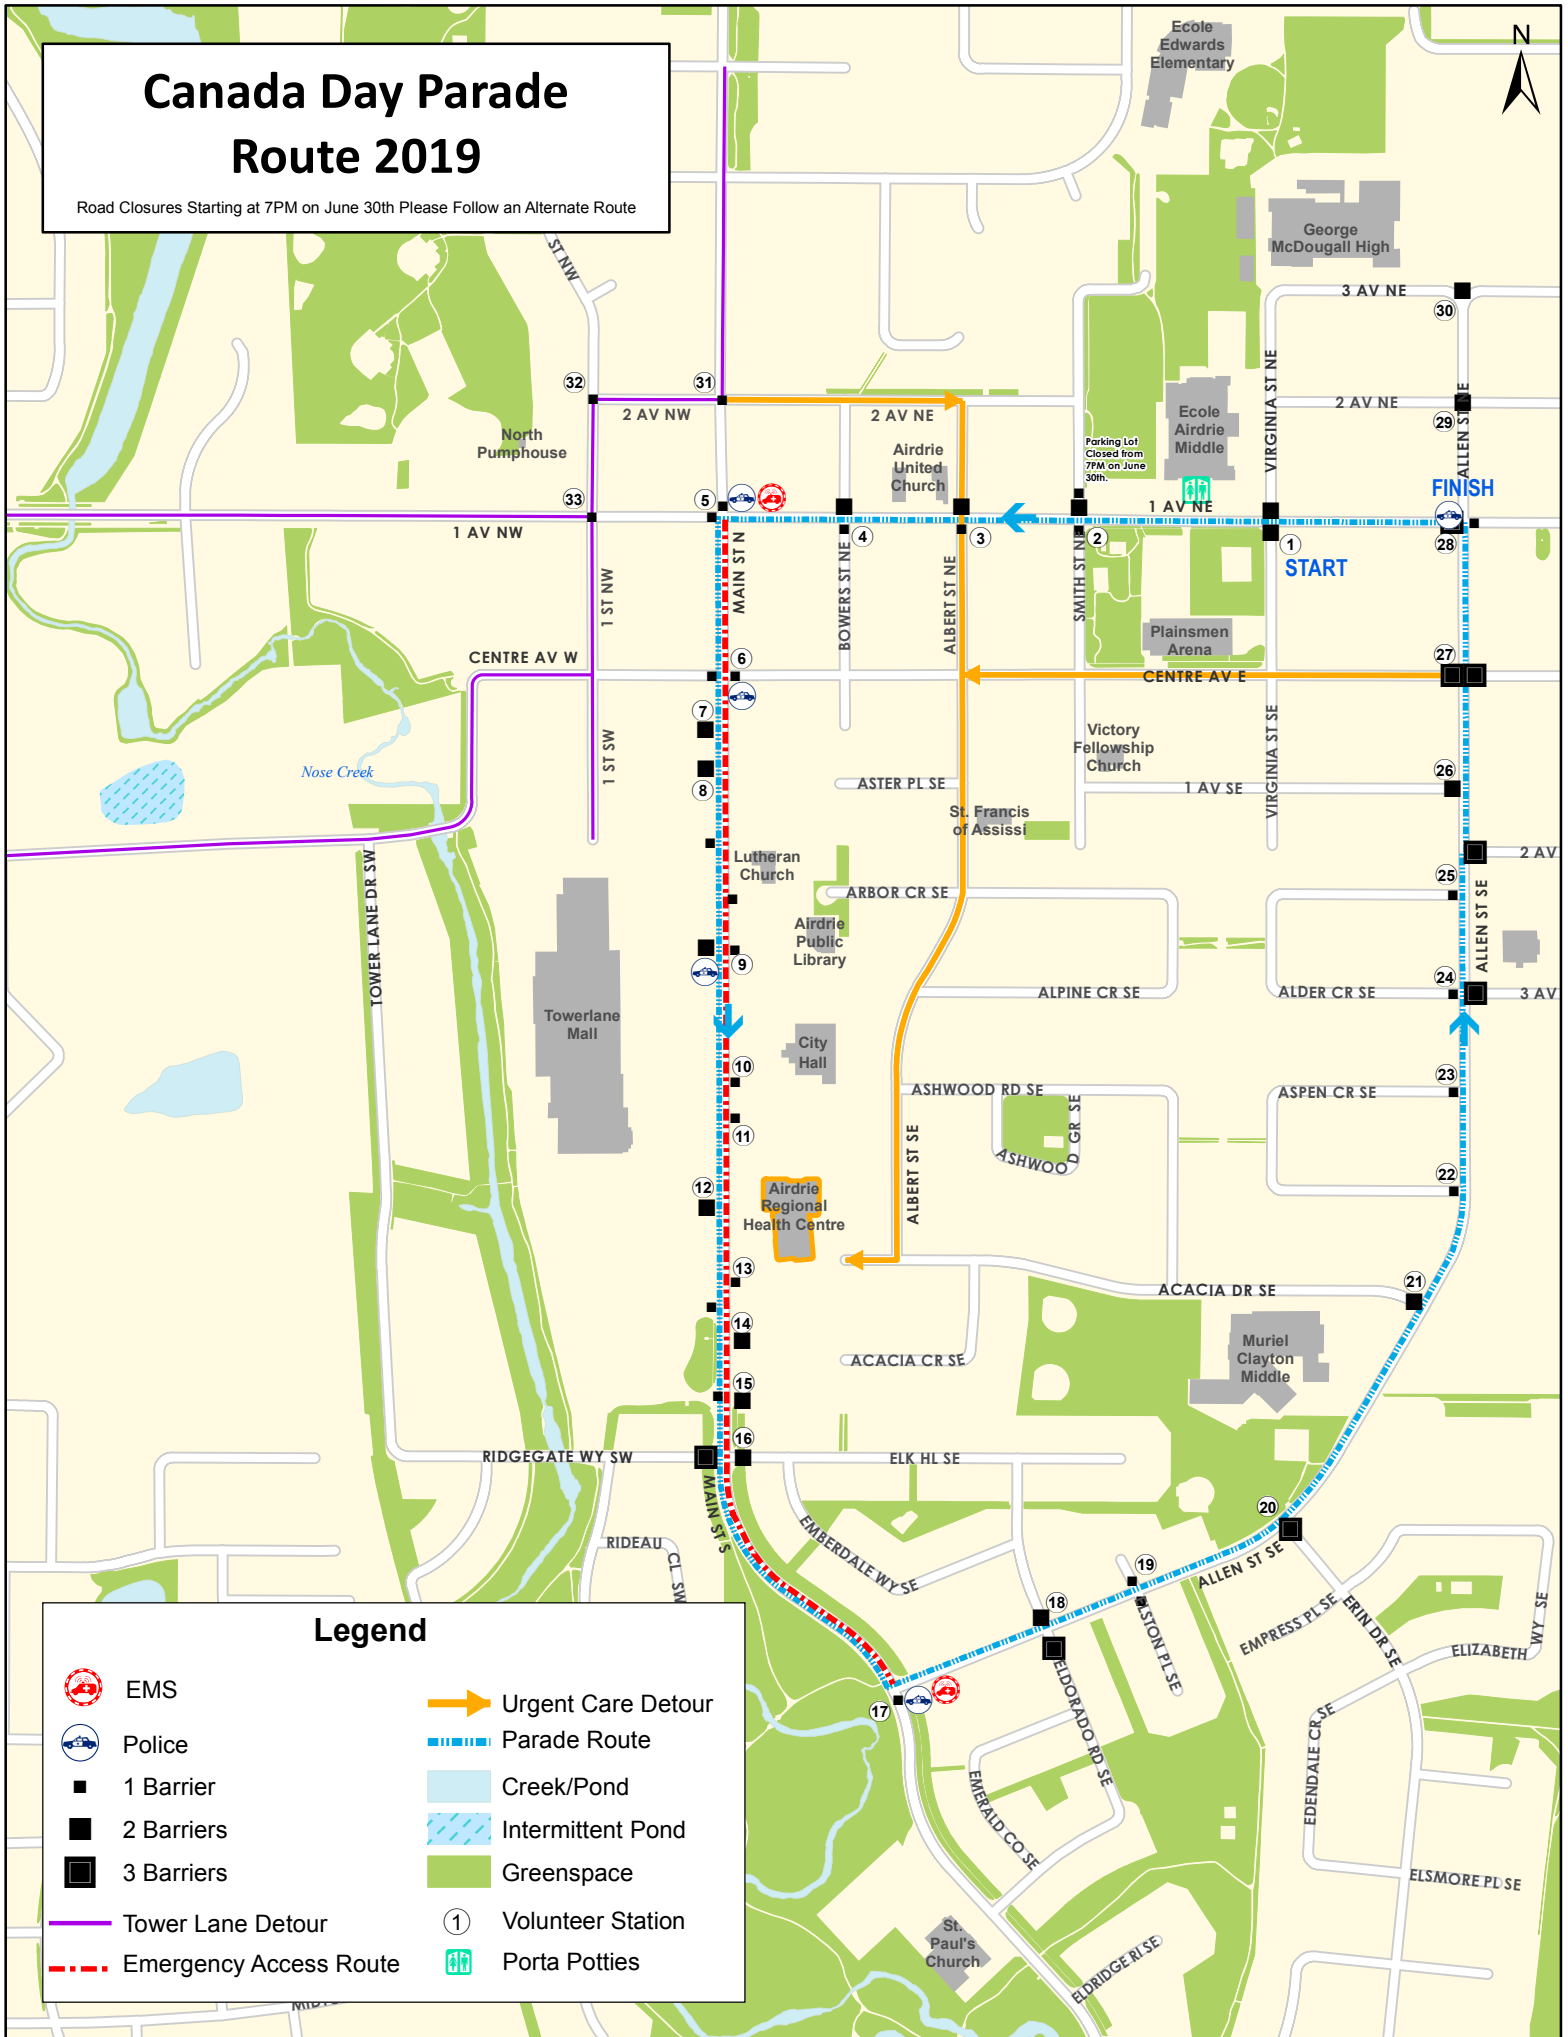

Canada Day Parade Route 2019

Road Closures Starting at 7PM on June 30th Please Follow an Alternate Route

Legend

- | | |
|---|--|
|  EMS |  Urgent Care Detour |
|  Police |  Parade Route |
|  1 Barrier |  Creek/Pond |
|  2 Barriers |  Intermittent Pond |
|  3 Barriers |  Greenspace |
|  Tower Lane Detour |  Volunteer Station |
|  Emergency Access Route |  Porta Potties |